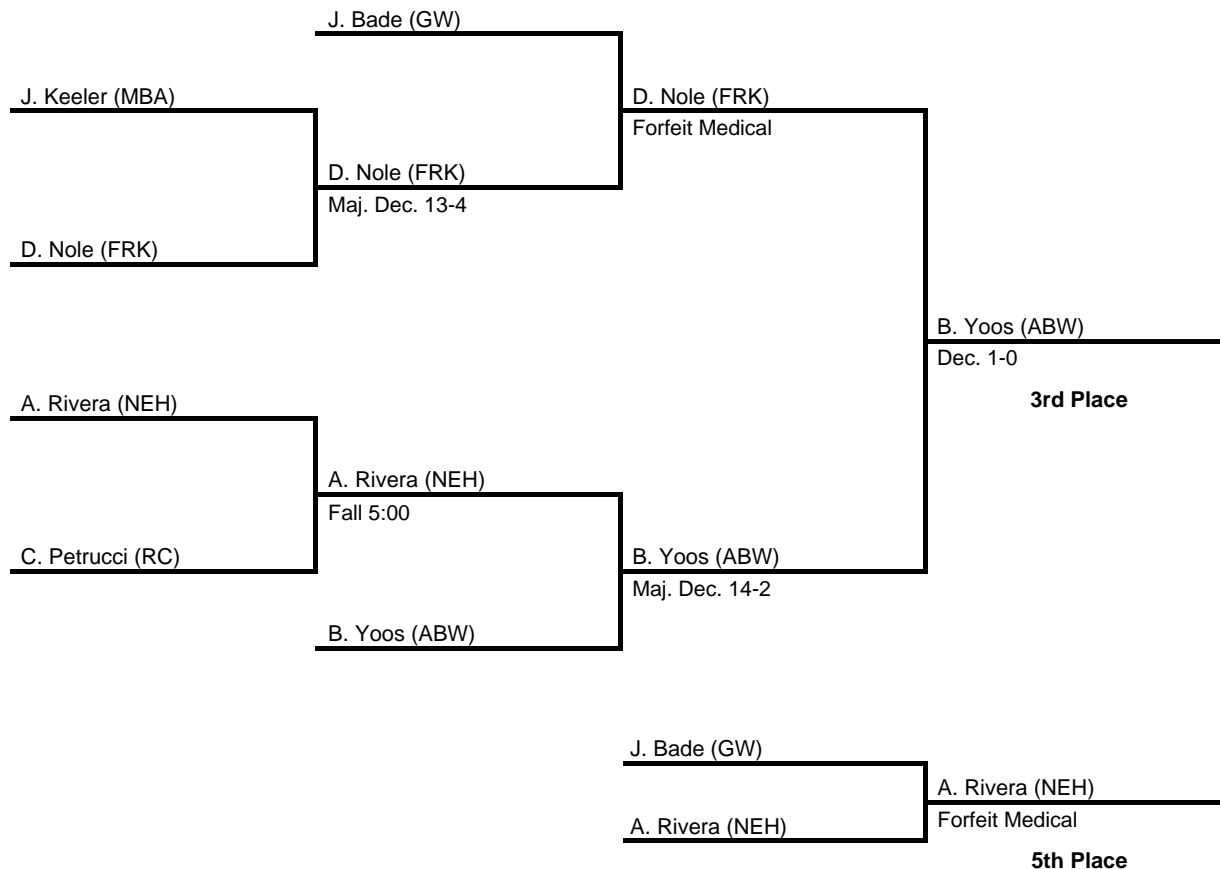

126

2016 District 12 AAA

at Archbishop Carroll HS -- February 27, 2016

results provided by
PA-Wrestling.com

132

2016 District 12 AAA

at Archbishop Carroll HS -- February 27, 2016

results provided by
PA-Wrestling.com