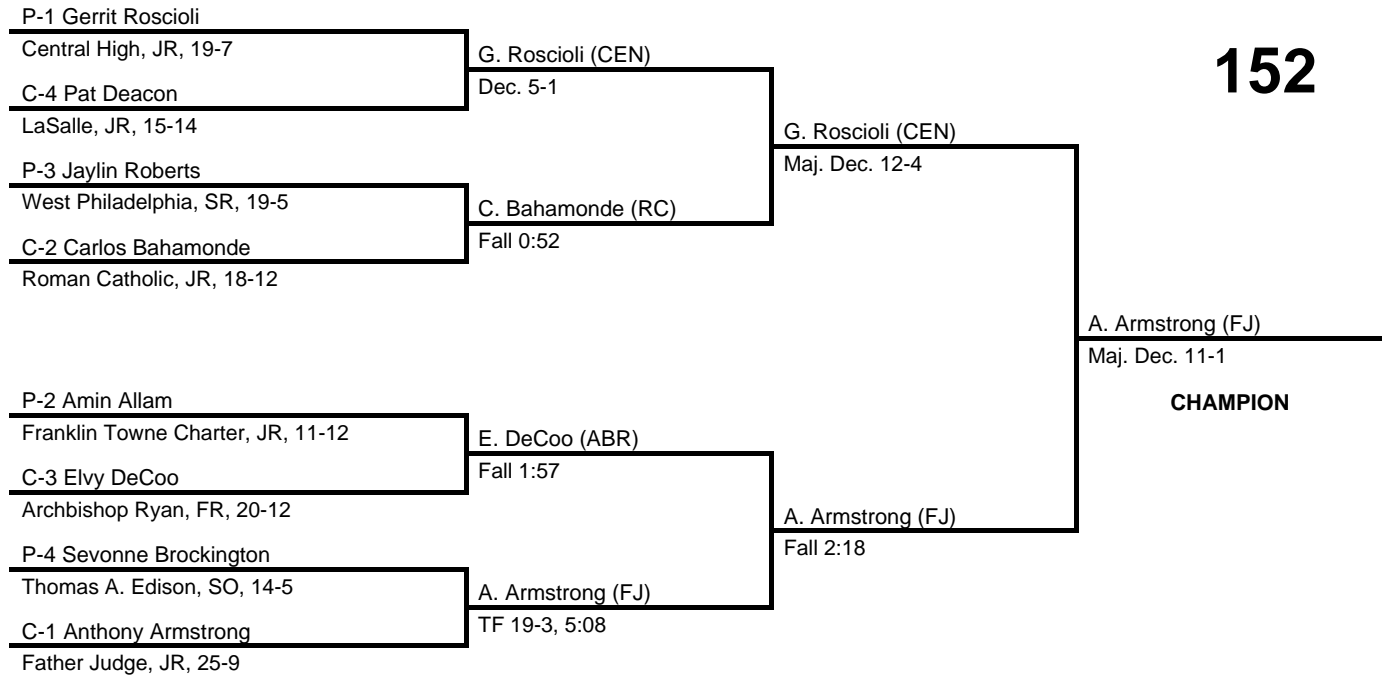

2016 District 12 AAA

at Archbishop Carroll HS -- February 27, 2016

results provided by
PA-Wrestling.com

152