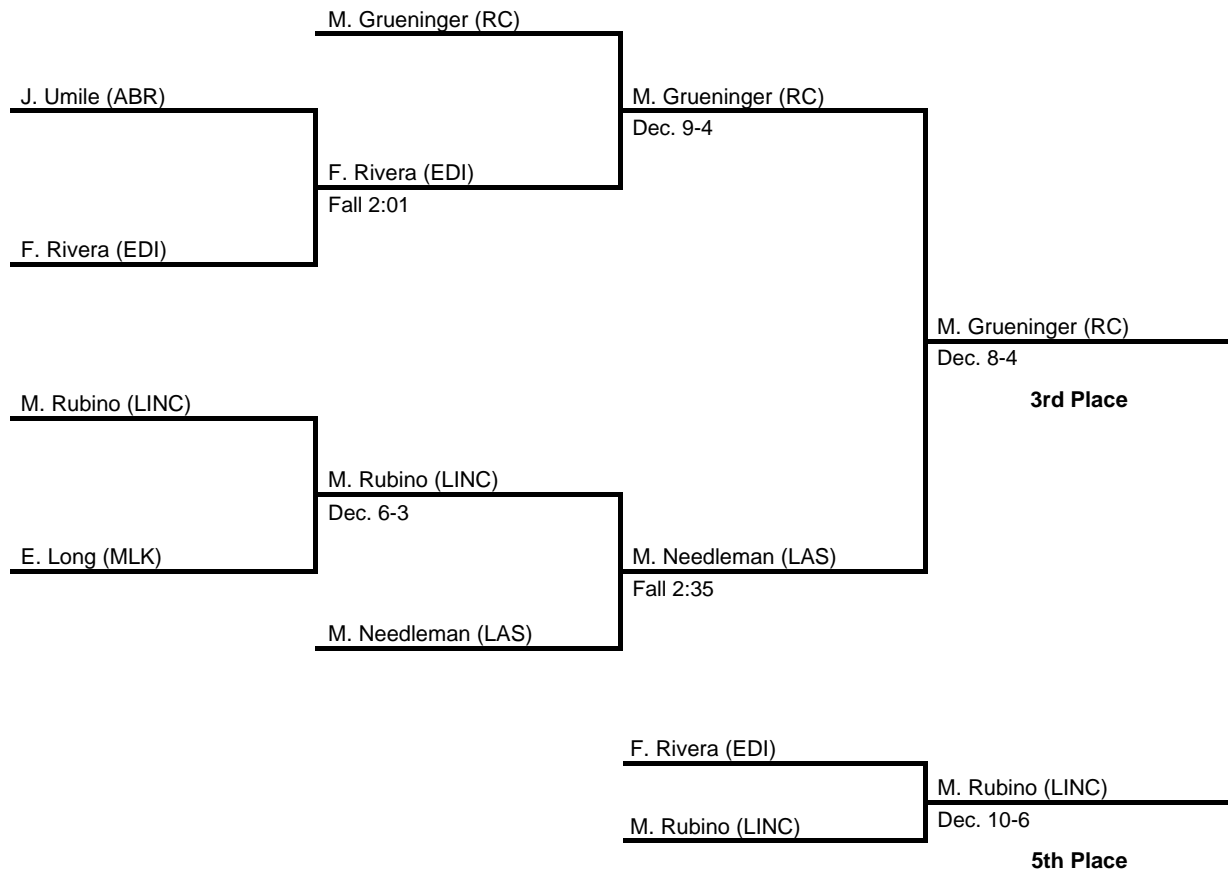

2016 District 12 AAA

at Archbishop Carroll HS -- February 27, 2016

results provided by
PA-Wrestling.com

138