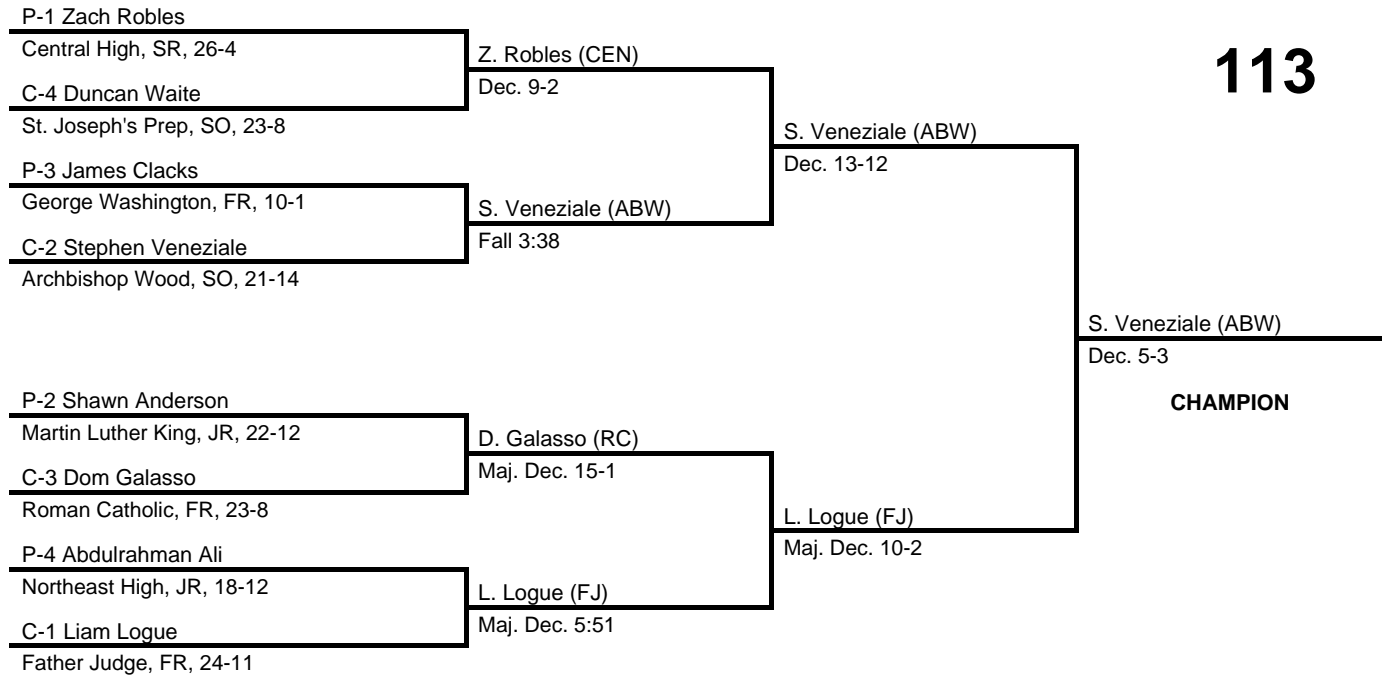

2016 District 12 AAA

at Archbishop Carroll HS -- February 27, 2016

results provided by
PA-Wrestling.com

113