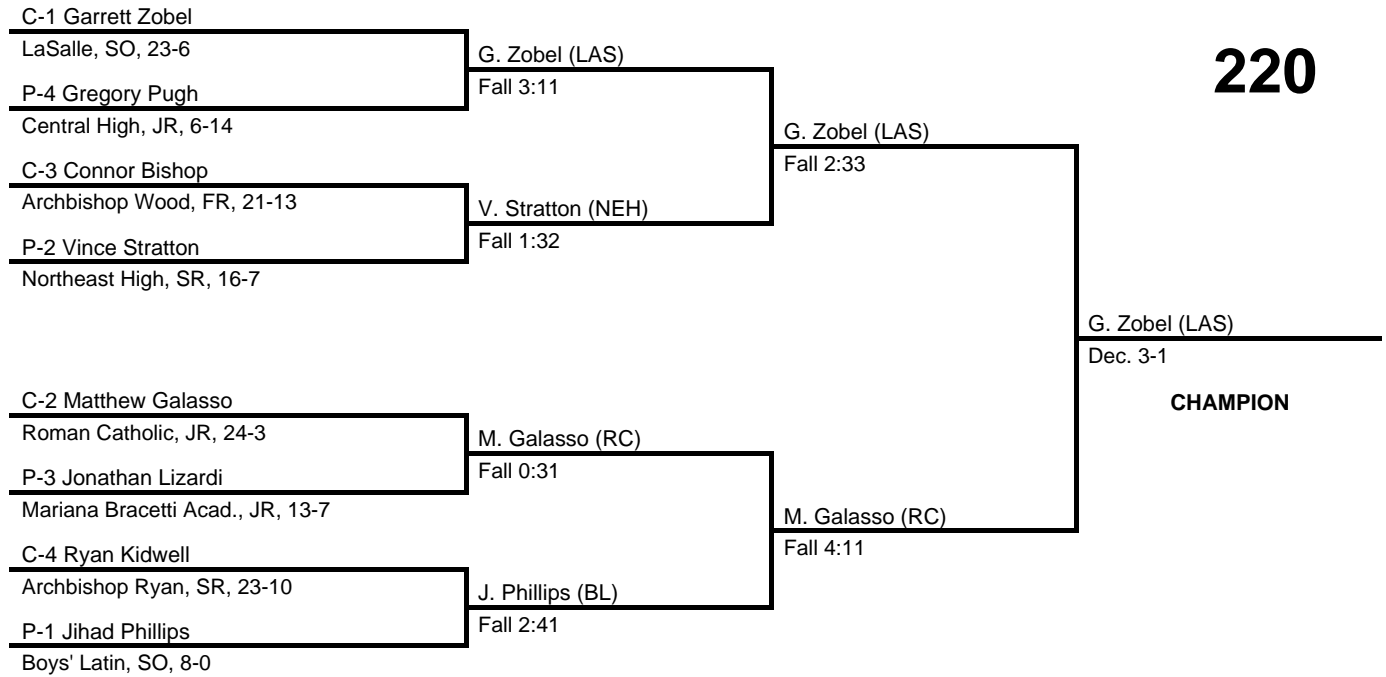

195

2016 District 12 AAA

at Archbishop Carroll HS -- February 27, 2016

results provided by
PA-Wrestling.com

220

2016 District 12 AAA

at Archbishop Carroll HS -- February 27, 2016

results provided by
PA-Wrestling.com