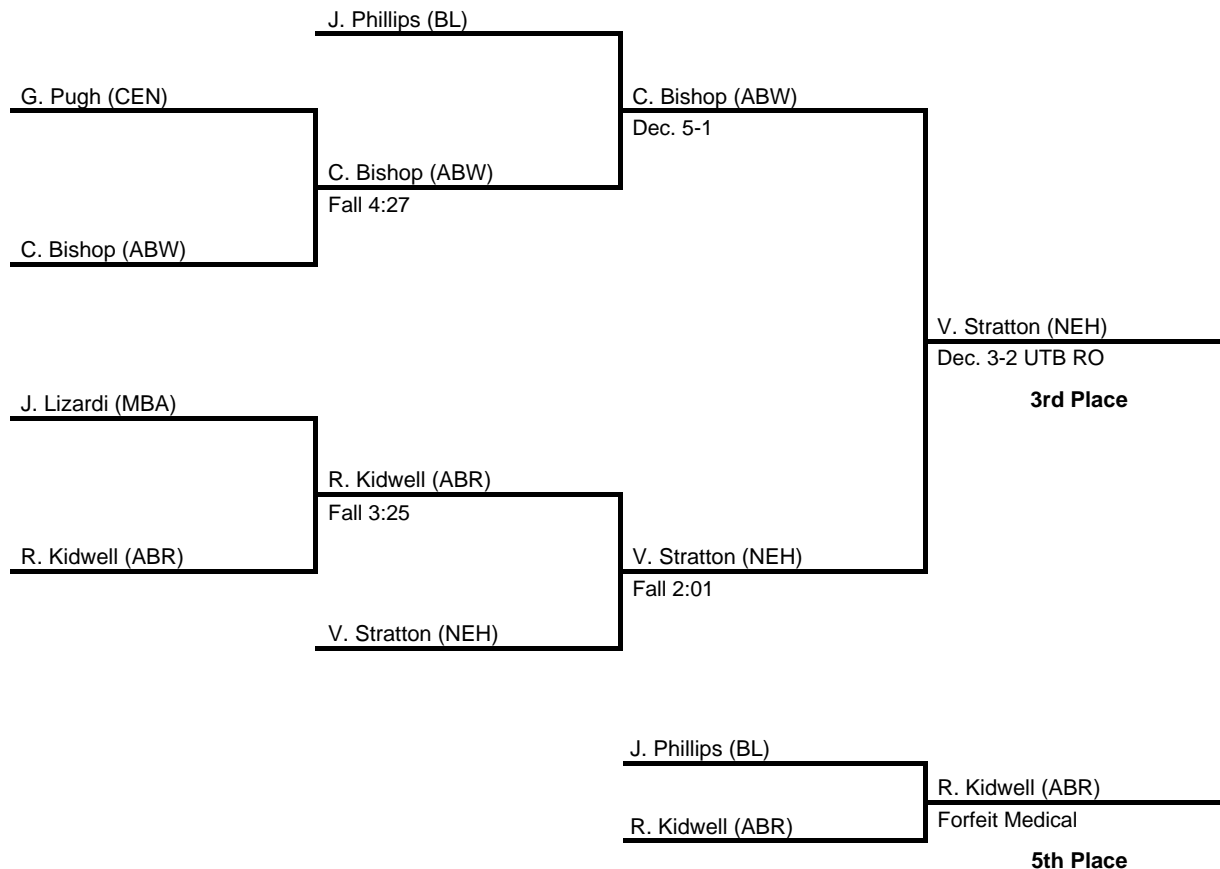

195

2016 District 12 AAA

at Archbishop Carroll HS -- February 27, 2016

results provided by
PA-Wrestling.com

220

2016 District 12 AAA

at Archbishop Carroll HS -- February 27, 2016

results provided by
PA-Wrestling.com