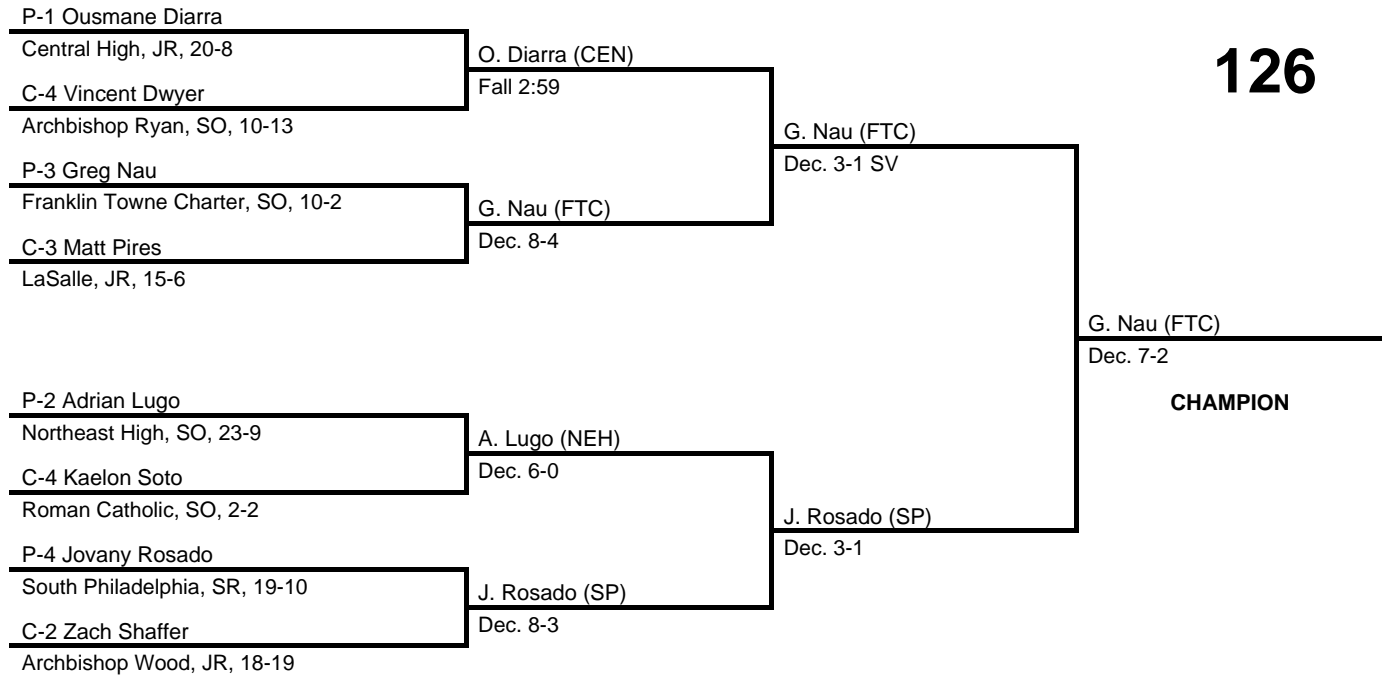

2016 District 12 AAA

at Archbishop Carroll HS -- February 27, 2016

results provided by
PA-Wrestling.com

126