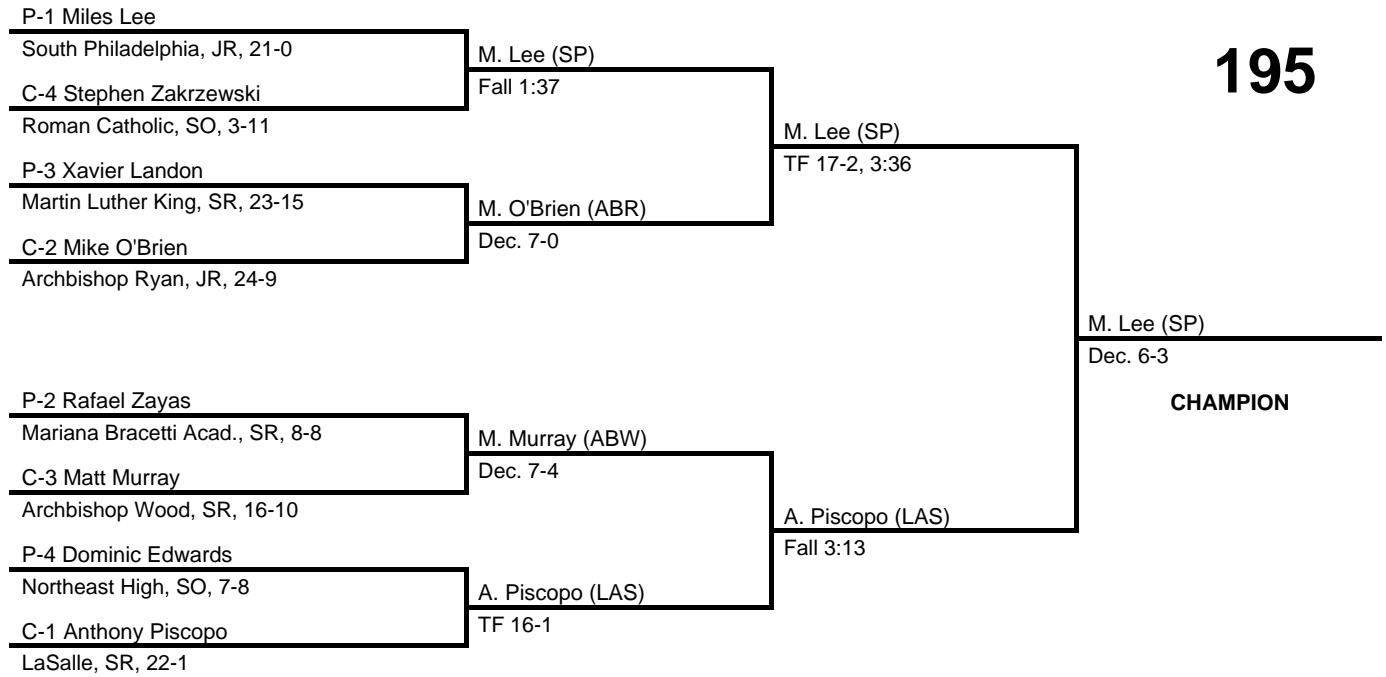

2016 District 12 AAA

at Archbishop Carroll HS -- February 27, 2016

results provided by
PA-Wrestling.com

195