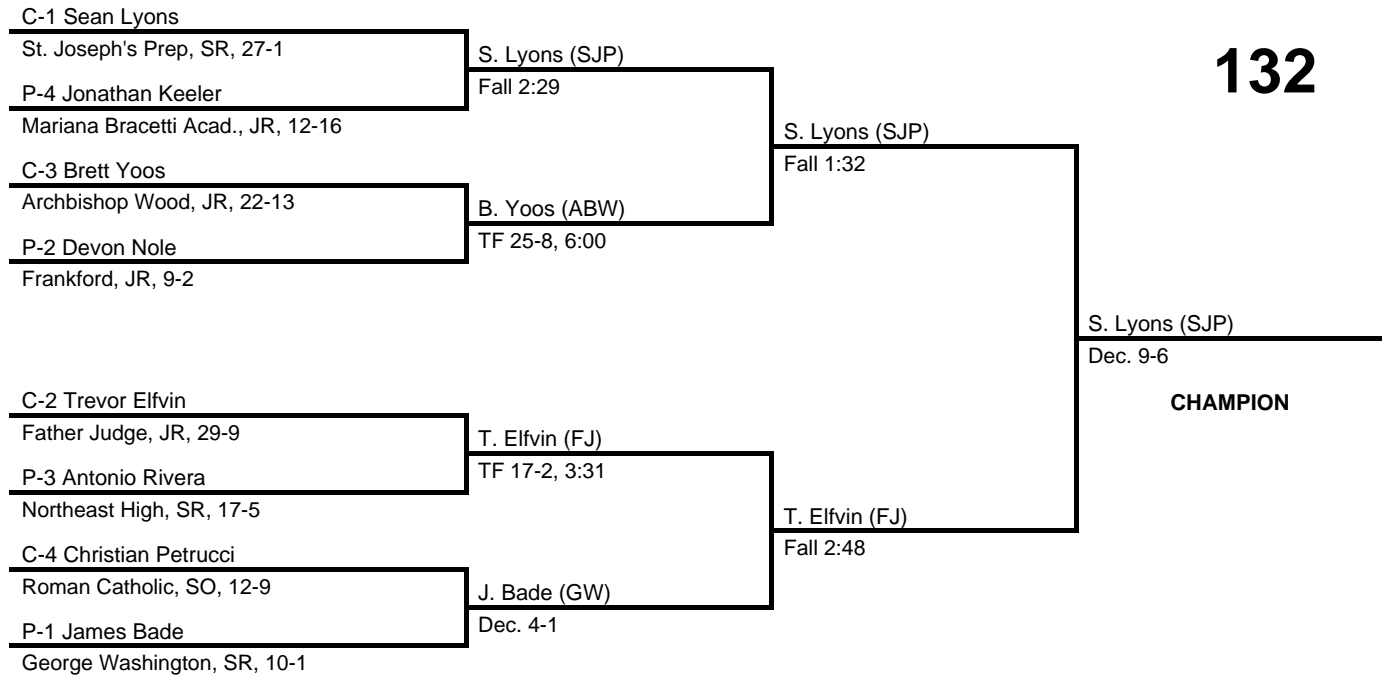

126

2016 District 12 AAA

at Archbishop Carroll HS -- February 27, 2016

results provided by
PA-Wrestling.com

132

2016 District 12 AAA

at Archbishop Carroll HS -- February 27, 2016

results provided by
PA-Wrestling.com