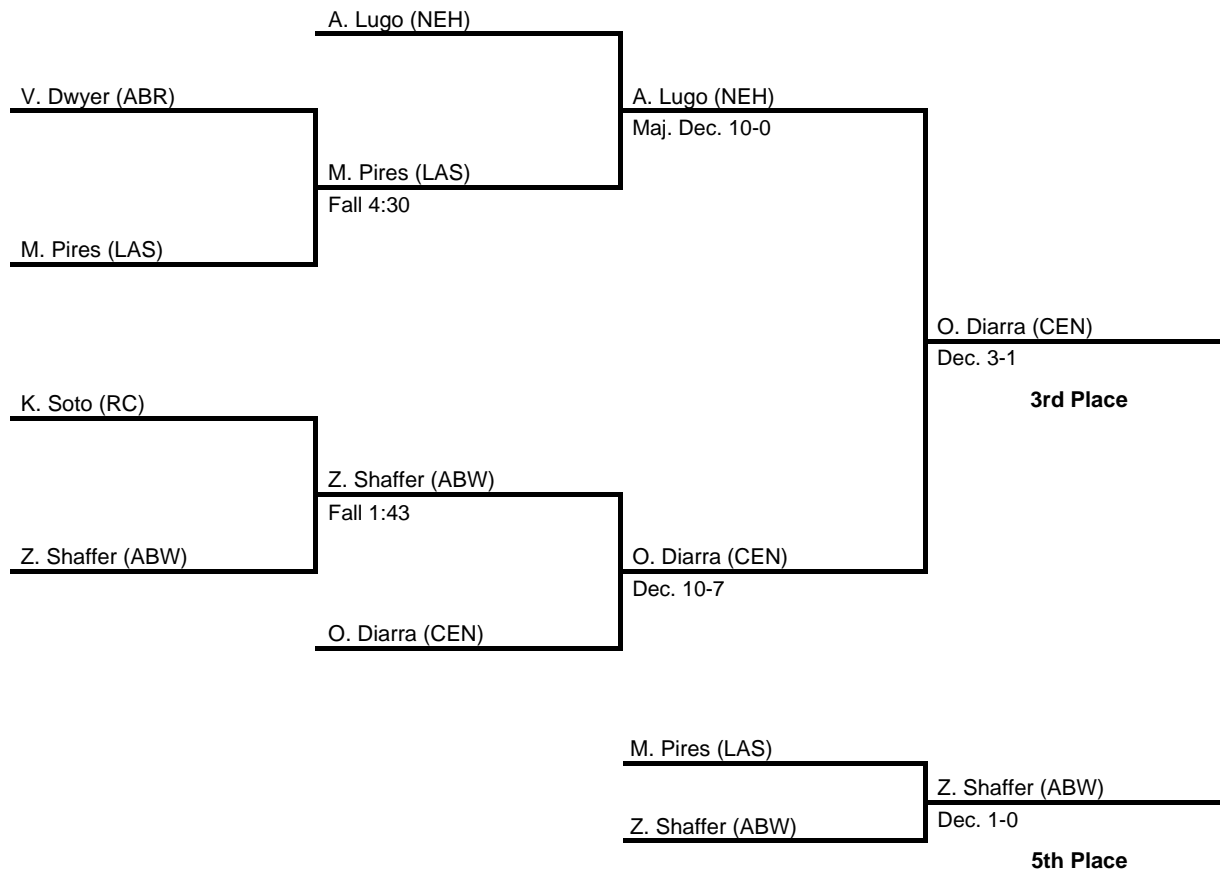

2016 District 12 AAA

at Archbishop Carroll HS -- February 27, 2016

results provided by
PA-Wrestling.com

126