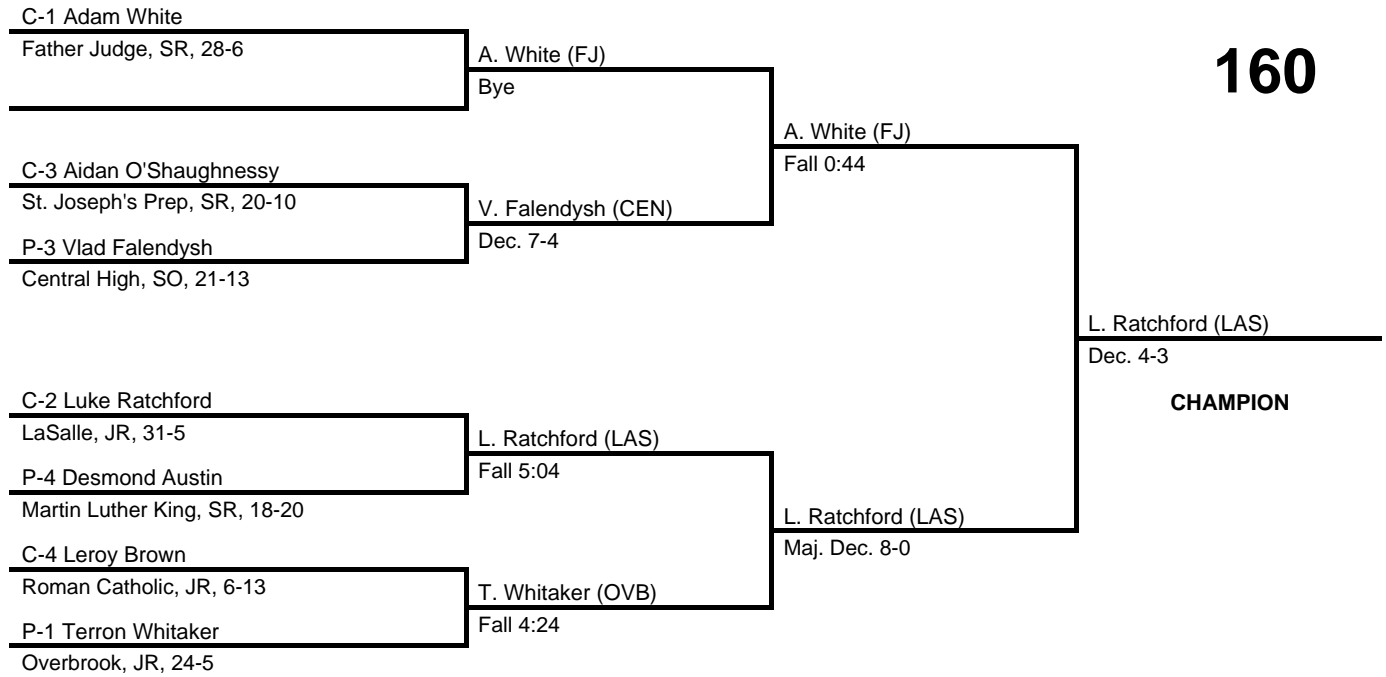

152

2016 District 12 AAA

at Archbishop Carroll HS -- February 27, 2016

results provided by
PA-Wrestling.com

160

2016 District 12 AAA

at Archbishop Carroll HS -- February 27, 2016

results provided by
PA-Wrestling.com