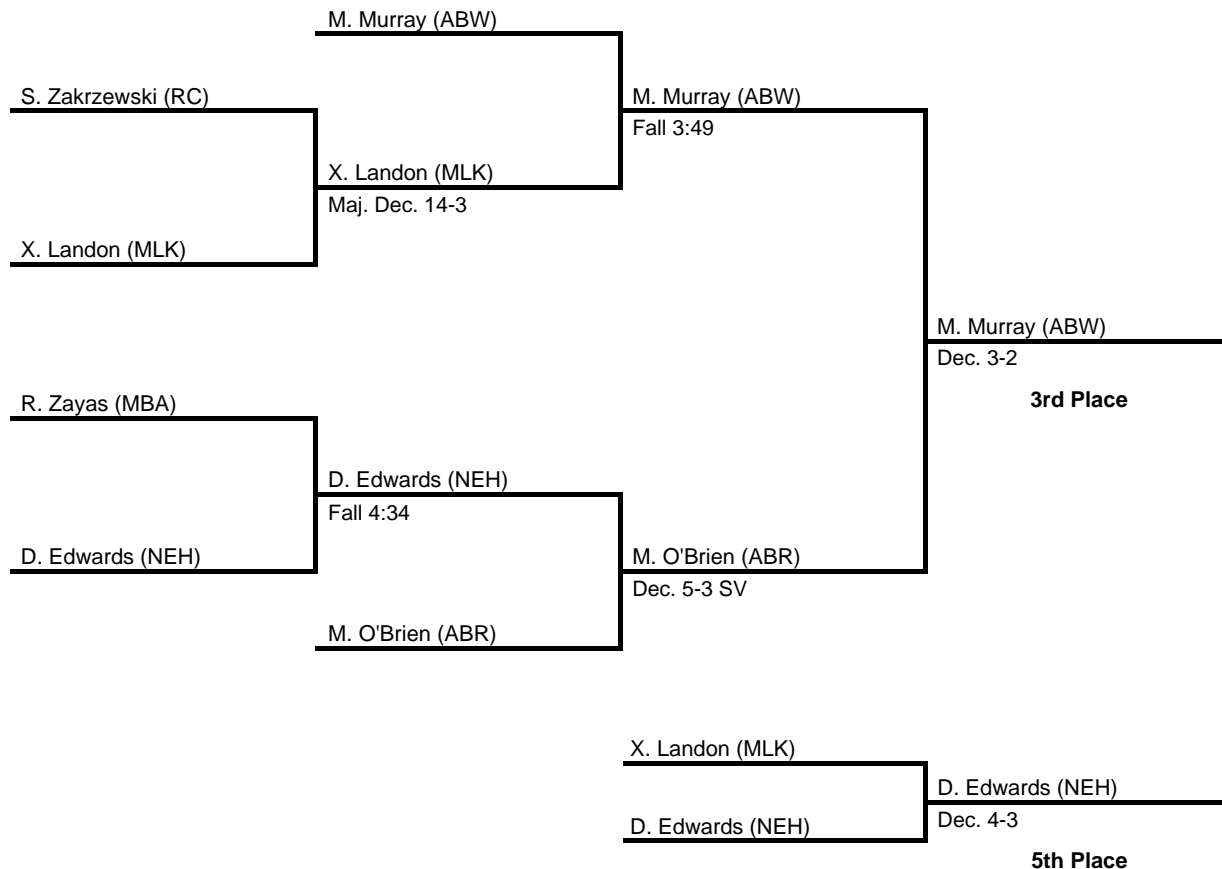

2016 District 12 AAA

at Archbishop Carroll HS -- February 27, 2016

results provided by
PA-Wrestling.com

195