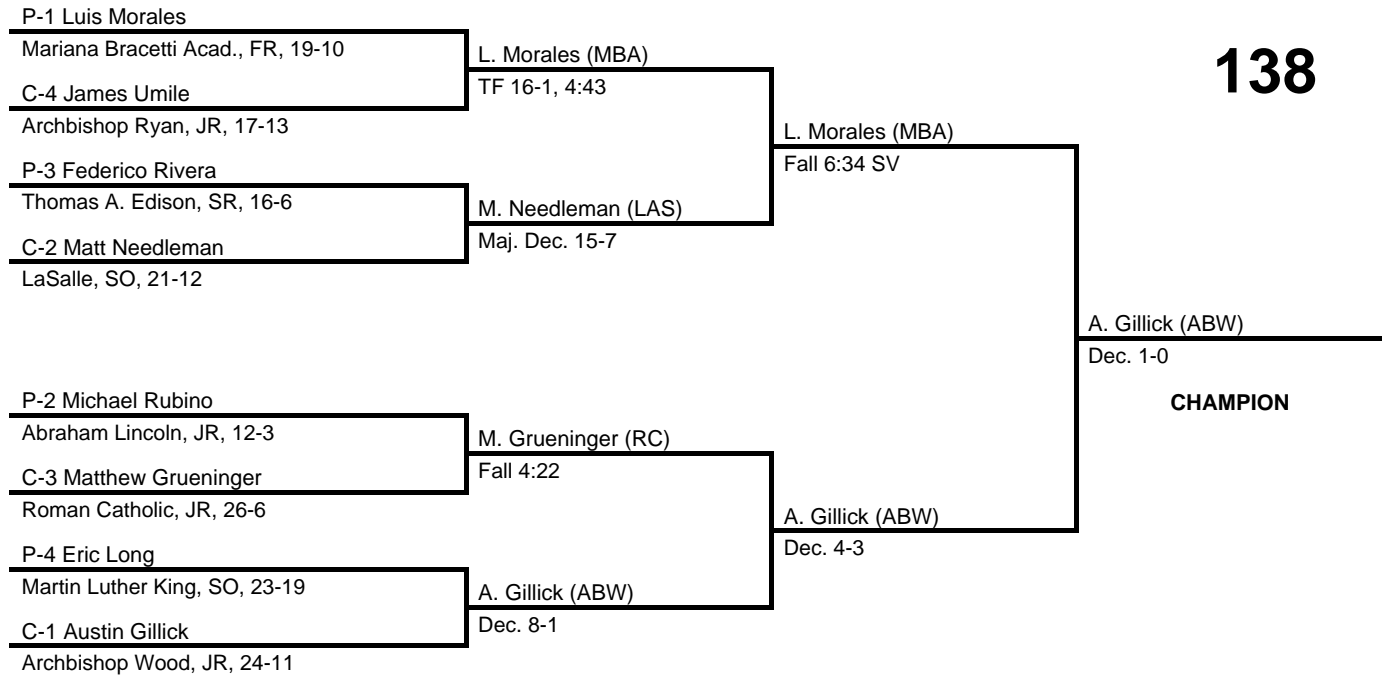

2016 District 12 AAA

at Archbishop Carroll HS -- February 27, 2016

results provided by
PA-Wrestling.com

138