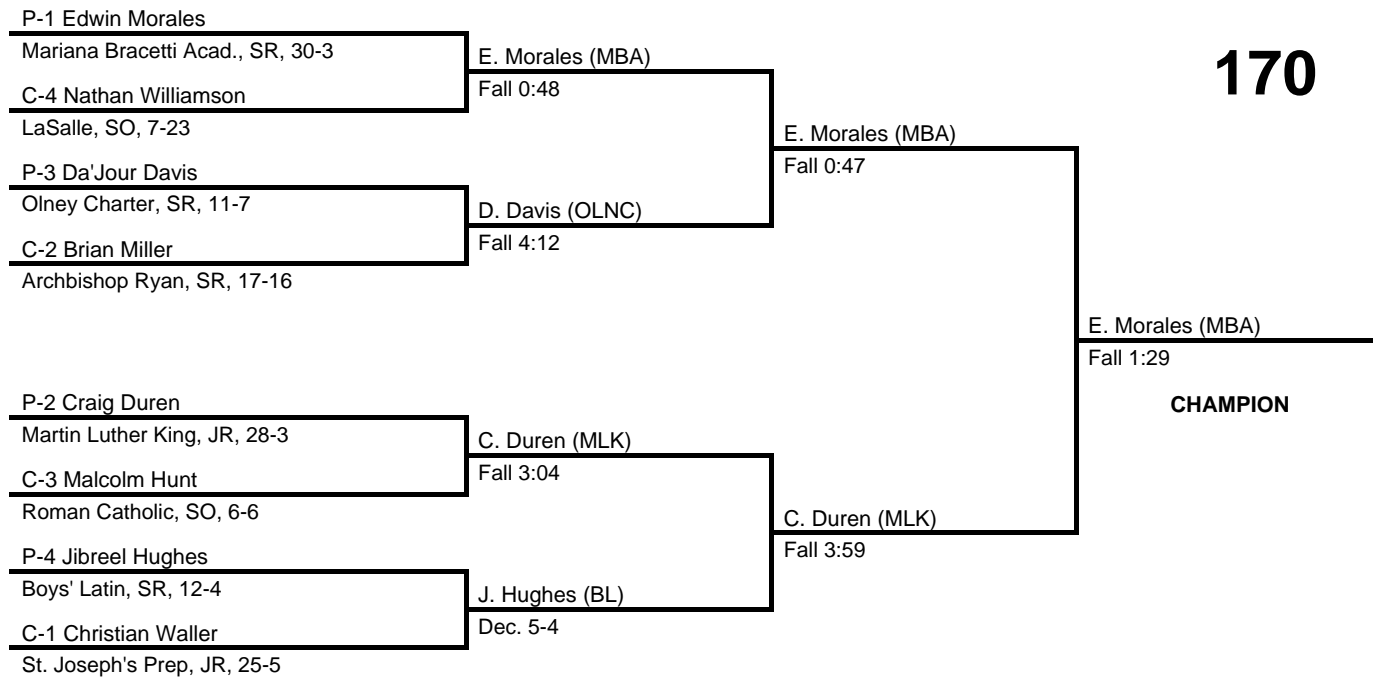

2016 District 12 AAA

at Archbishop Carroll HS -- February 27, 2016

results provided by
PA-Wrestling.com

170