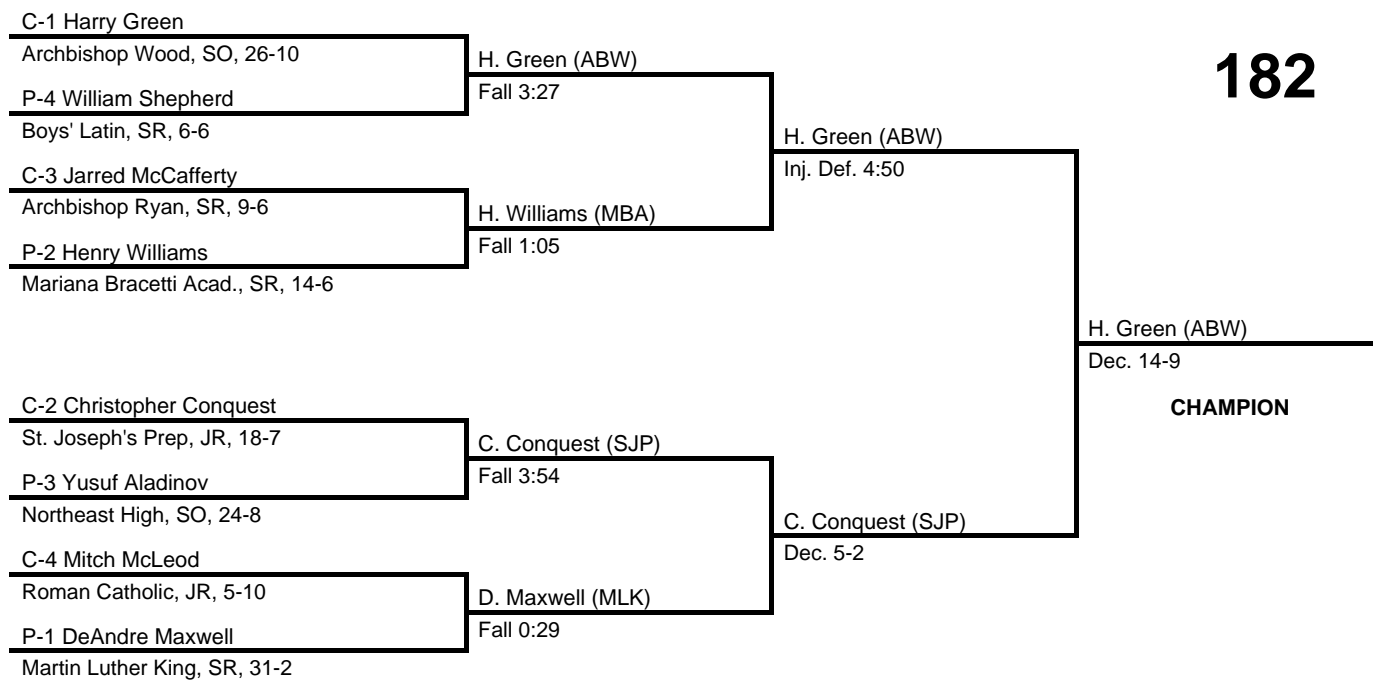

170

2016 District 12 AAA

at Archbishop Carroll HS -- February 27, 2016

results provided by
PA-Wrestling.com

182

2016 District 12 AAA

at Archbishop Carroll HS -- February 27, 2016

results provided by
PA-Wrestling.com