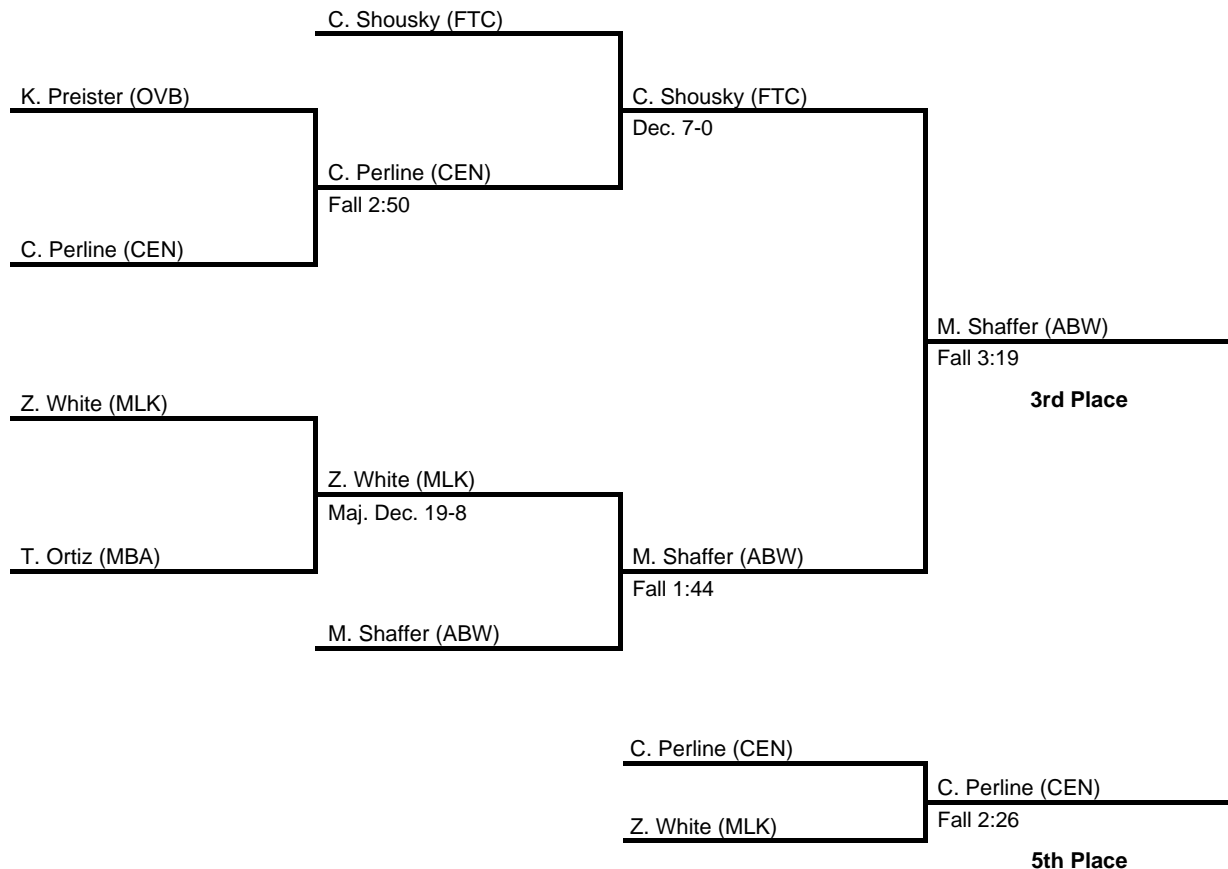

2016 District 12 AAA

at Archbishop Carroll HS -- February 27, 2016

results provided by
PA-Wrestling.com

Team Scores

Team scores are final and official.

Place	Pts	School (Abbreviation)	1st	2nd	3rd	4th	5th
1.	159.5	Archbishop Wood (ABW)	4	-	3	1	1
2.	125.5	LaSalle (LAS)	3	1	1	1	-
3.	119.0	Father Judge (FJ)	2	3	1	-	-
4.	94.5	St. Joseph's Prep (SJP)	1	3	-	1	1
5.	86.5	Mariana Bracetti Acad. (MBA)	2	1	-	1	1
6.	86.0	Northeast High (NEH)	-	-	2	2	3
7.	82.0	Roman Catholic (RC)	-	1	1	3	1
8.	71.0	Central High (CEN)	-	1	3	-	1
9.	69.5	Archbishop Ryan (ABR)	-	2	-	1	2
10.	62.0	Martin Luther King (MLK)	-	1	1	1	-
11.	46.5	South Philadelphia (SP)	1	1	-	-	1
12.	41.0	Franklin Towne Charter (FTC)	1	-	-	1	-
13.	35.0	Olney Charter (OLNC)	-	-	2	-	-
14.	24.0	Boys' Latin (BL)	-	-	-	1	-
15.	12.0	Frankford (FRK)	-	-	-	1	-
16.	9.0	Overbrook (OVB)	-	-	-	-	1
16.	9.0	West Philadelphia (WPHL)	-	-	-	-	1
18.	6.0	Abraham Lincoln (LINC)	-	-	-	-	1
18.	6.0	Thomas A. Edison (EDI)	-	-	-	-	-
20.	5.0	George Washington (GW)	-	-	-	-	-

2016 District 12 AAA

at Archbishop Carroll HS -- February 27, 2016

results provided by
PA-Wrestling.com

106