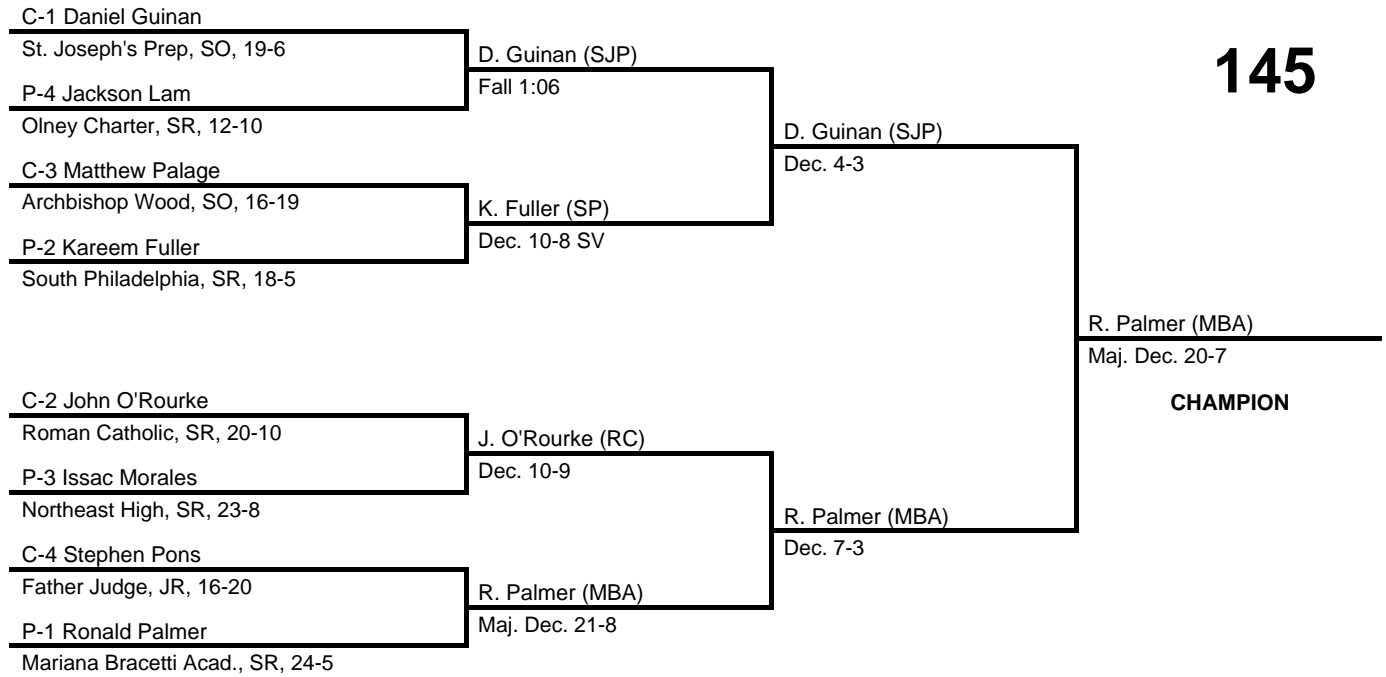

138

2016 District 12 AAA

at Archbishop Carroll HS -- February 27, 2016

results provided by
PA-Wrestling.com

145

2016 District 12 AAA

at Archbishop Carroll HS -- February 27, 2016

results provided by
PA-Wrestling.com