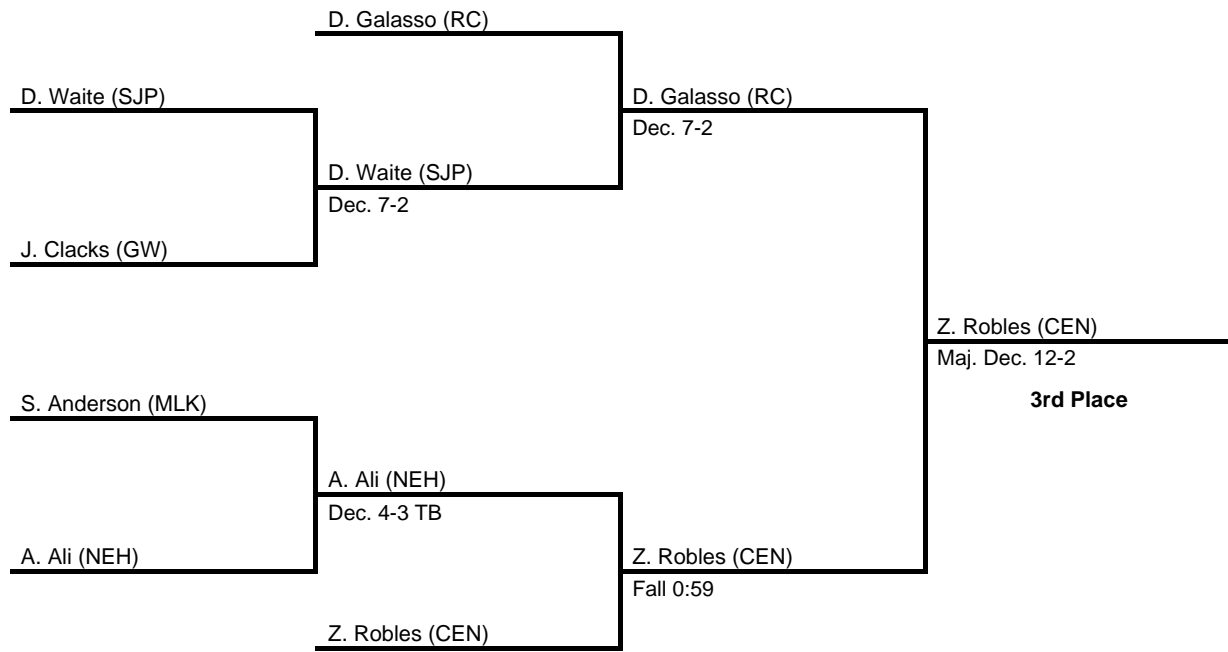

2016 District 12 AAA

at Archbishop Carroll HS -- February 27, 2016

results provided by
PA-Wrestling.com

113