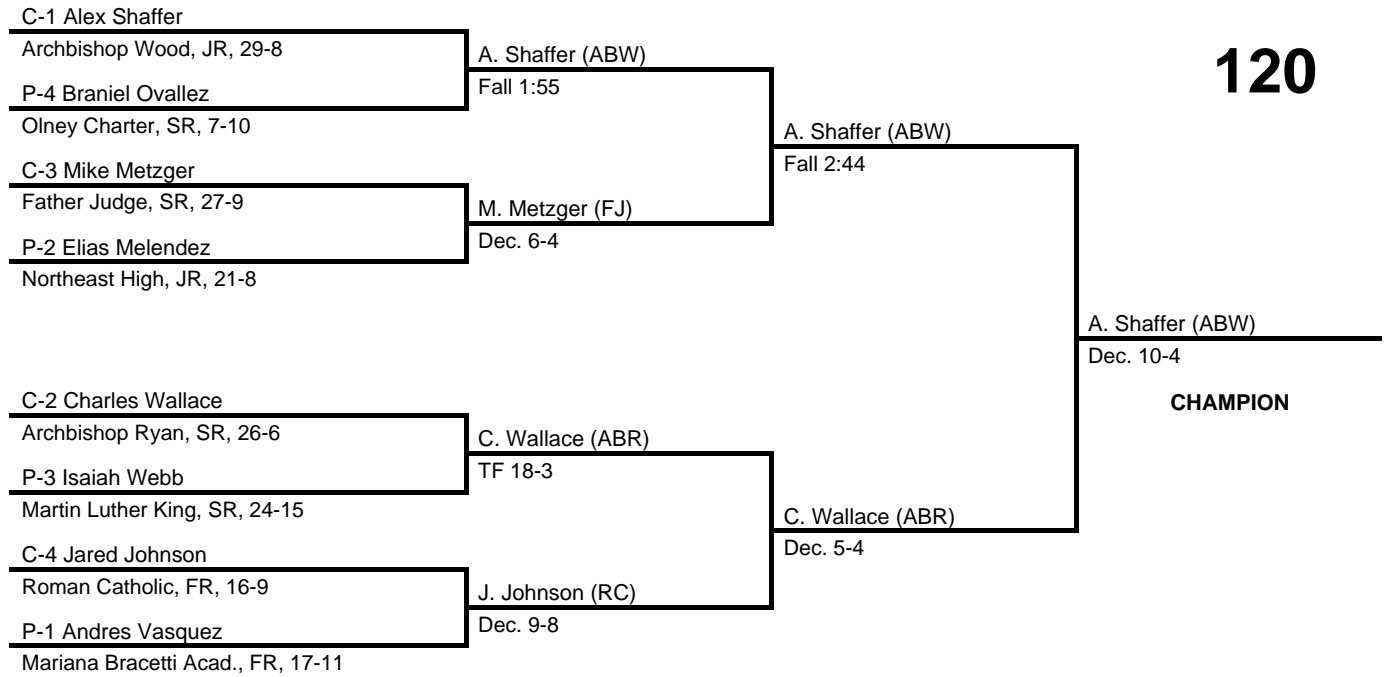

113

2016 District 12 AAA

at Archbishop Carroll HS -- February 27, 2016

results provided by
PA-Wrestling.com

120

2016 District 12 AAA

at Archbishop Carroll HS -- February 27, 2016

results provided by
PA-Wrestling.com