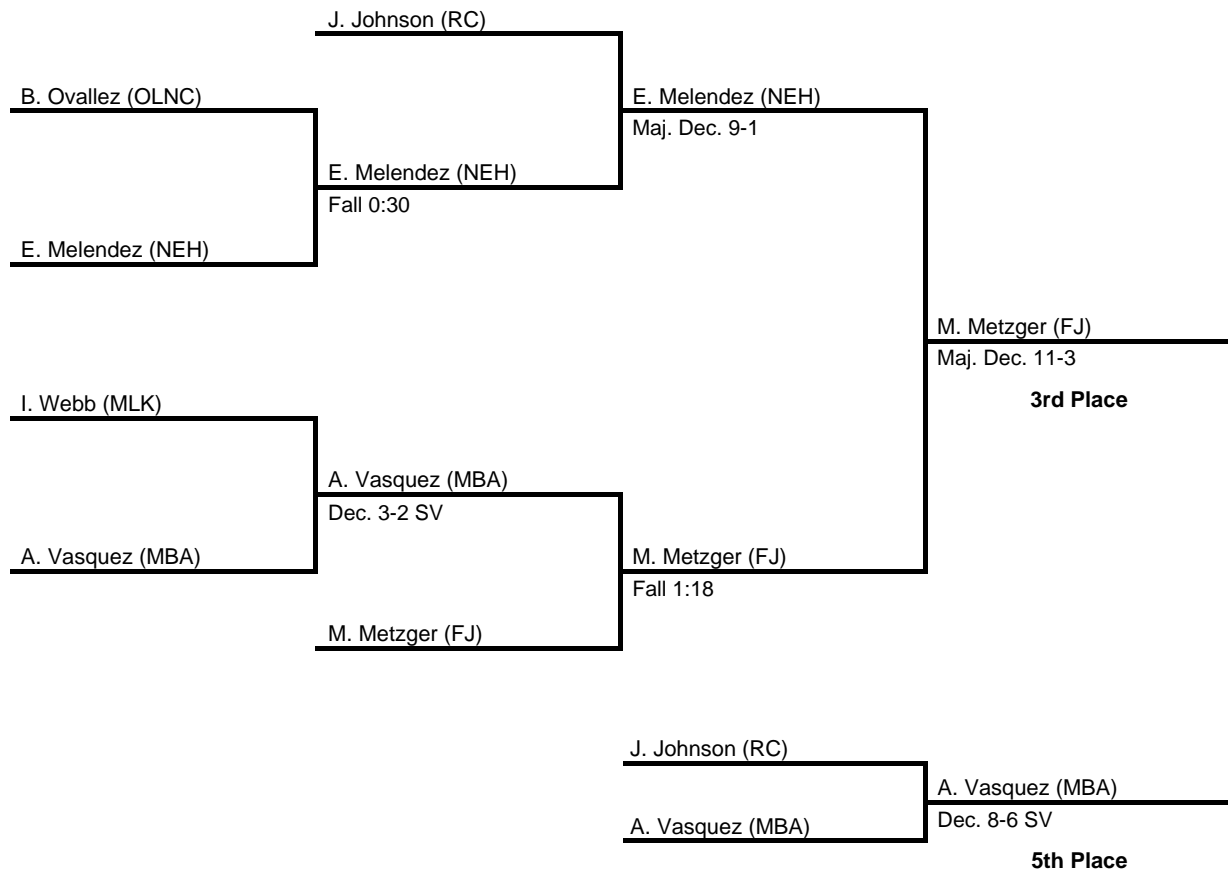

113

2016 District 12 AAA

at Archbishop Carroll HS -- February 27, 2016

results provided by
PA-Wrestling.com

120

2016 District 12 AAA

at Archbishop Carroll HS -- February 27, 2016

results provided by
PA-Wrestling.com