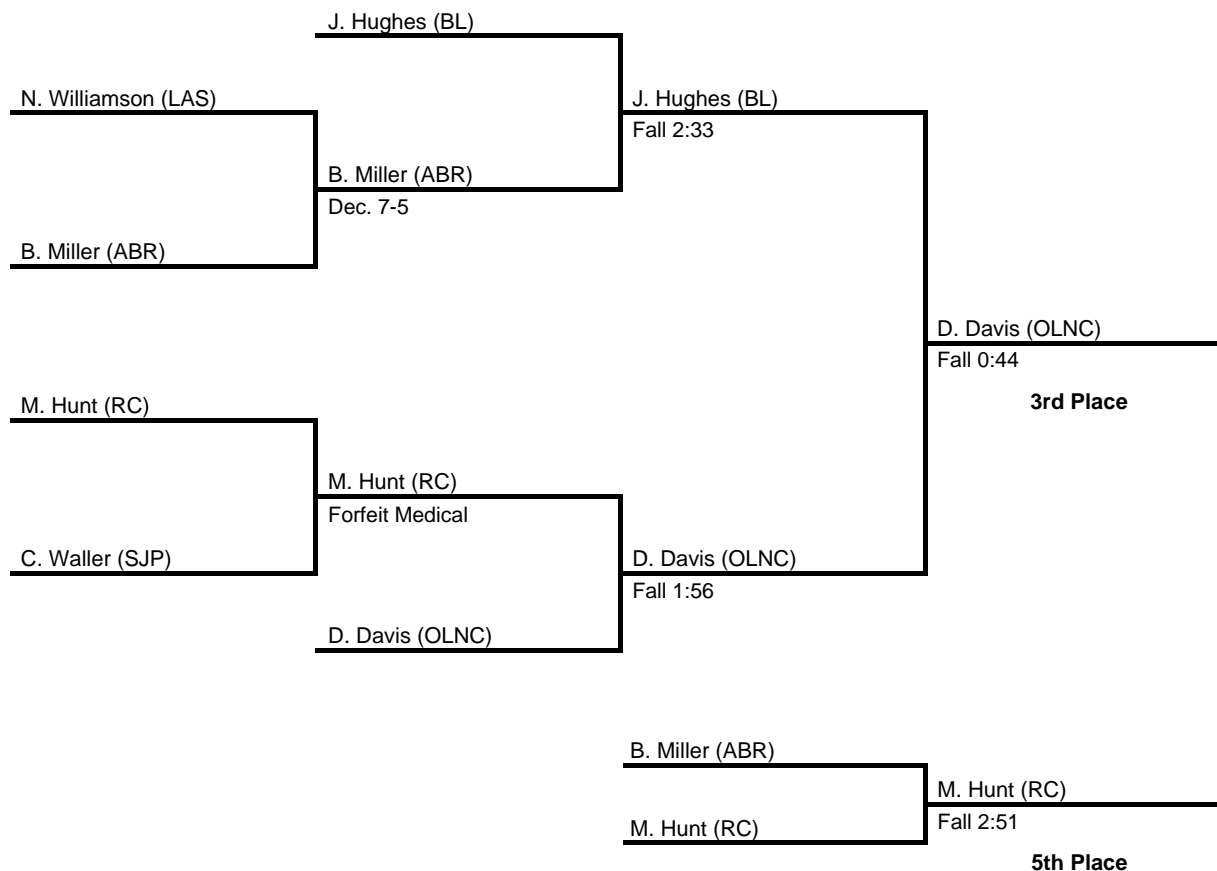

2016 District 12 AAA

at Archbishop Carroll HS -- February 27, 2016

results provided by
PA-Wrestling.com

170