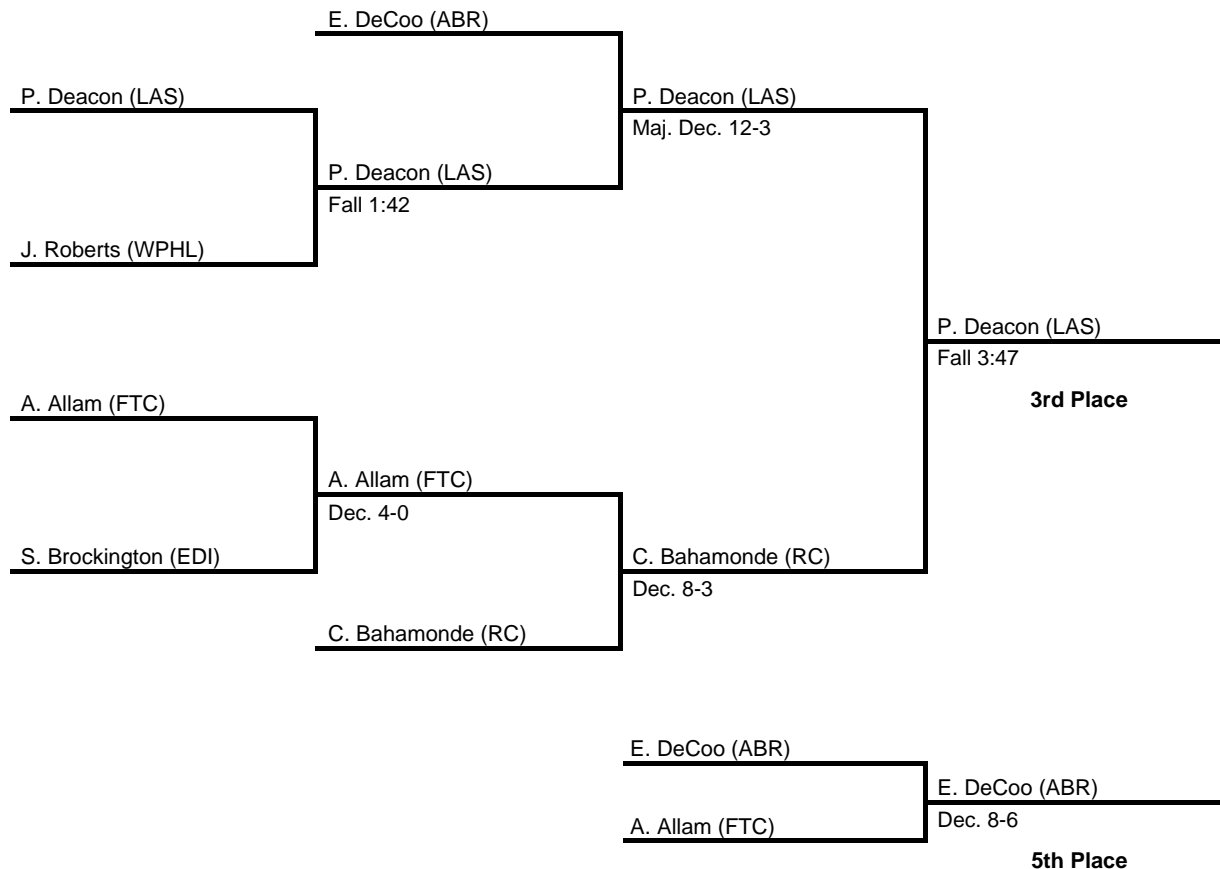

2016 District 12 AAA

at Archbishop Carroll HS -- February 27, 2016

results provided by
PA-Wrestling.com

152