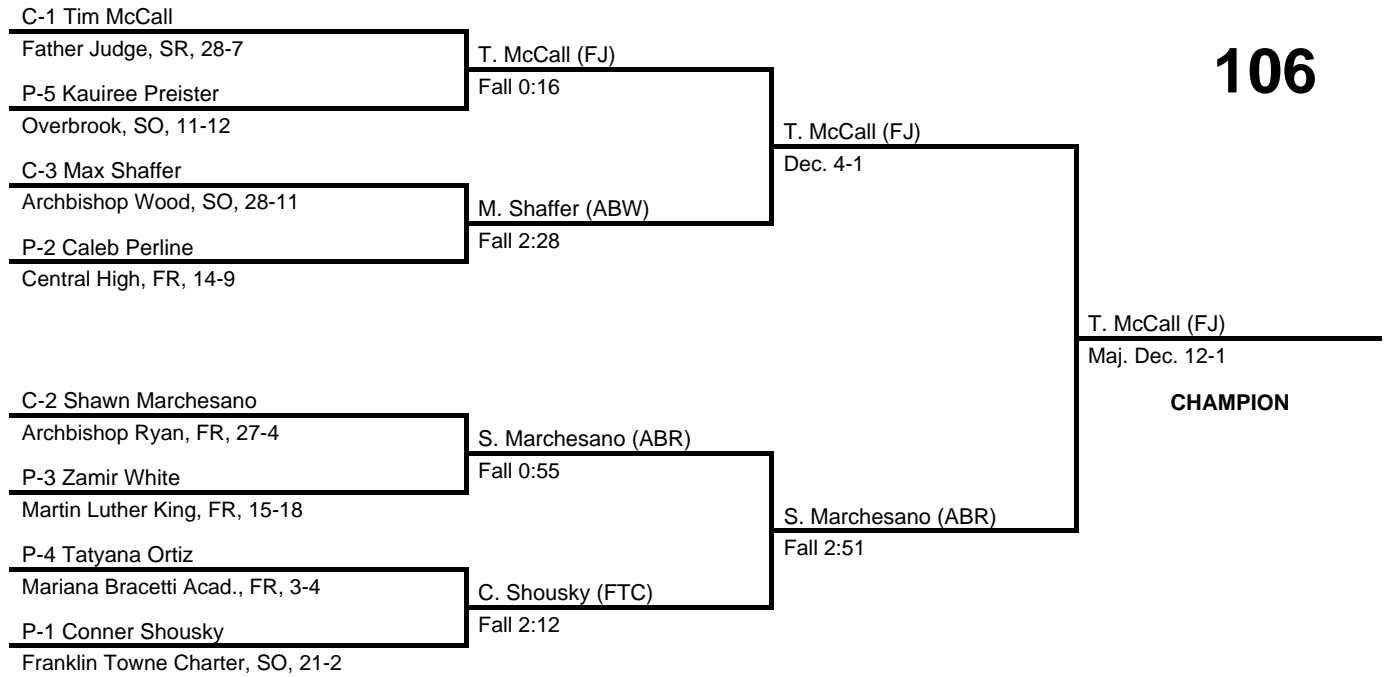

2016 District 12 AAA

at Archbishop Carroll HS -- February 27, 2016

results provided by
PA-Wrestling.com

Team Scores

Team scores are final and official.

Place	Pts	School (Abbreviation)	1st	2nd	3rd	4th	5th
1.	159.5	Archbishop Wood (ABW)	4	-	3	1	1
2.	125.5	LaSalle (LAS)	3	1	1	1	-
3.	119.0	Father Judge (FJ)	2	3	1	-	-
4.	94.5	St. Joseph's Prep (SJP)	1	3	-	1	1
5.	86.5	Mariana Bracetti Acad. (MBA)	2	1	-	1	1
6.	86.0	Northeast High (NEH)	-	-	2	2	3
7.	82.0	Roman Catholic (RC)	-	1	1	3	1
8.	71.0	Central High (CEN)	-	1	3	-	1
9.	69.5	Archbishop Ryan (ABR)	-	2	-	1	2
10.	62.0	Martin Luther King (MLK)	-	1	1	1	-
11.	46.5	South Philadelphia (SP)	1	1	-	-	1
12.	41.0	Franklin Towne Charter (FTC)	1	-	-	1	-
13.	35.0	Olney Charter (OLNC)	-	-	2	-	-
14.	24.0	Boys' Latin (BL)	-	-	-	1	-
15.	12.0	Frankford (FRK)	-	-	-	1	-
16.	9.0	Overbrook (OVB)	-	-	-	-	1
16.	9.0	West Philadelphia (WPHL)	-	-	-	-	1
18.	6.0	Abraham Lincoln (LINC)	-	-	-	-	1
18.	6.0	Thomas A. Edison (EDI)	-	-	-	-	-
20.	5.0	George Washington (GW)	-	-	-	-	-

2016 District 12 AAA

at Archbishop Carroll HS -- February 27, 2016

results provided by
PA-Wrestling.com

106