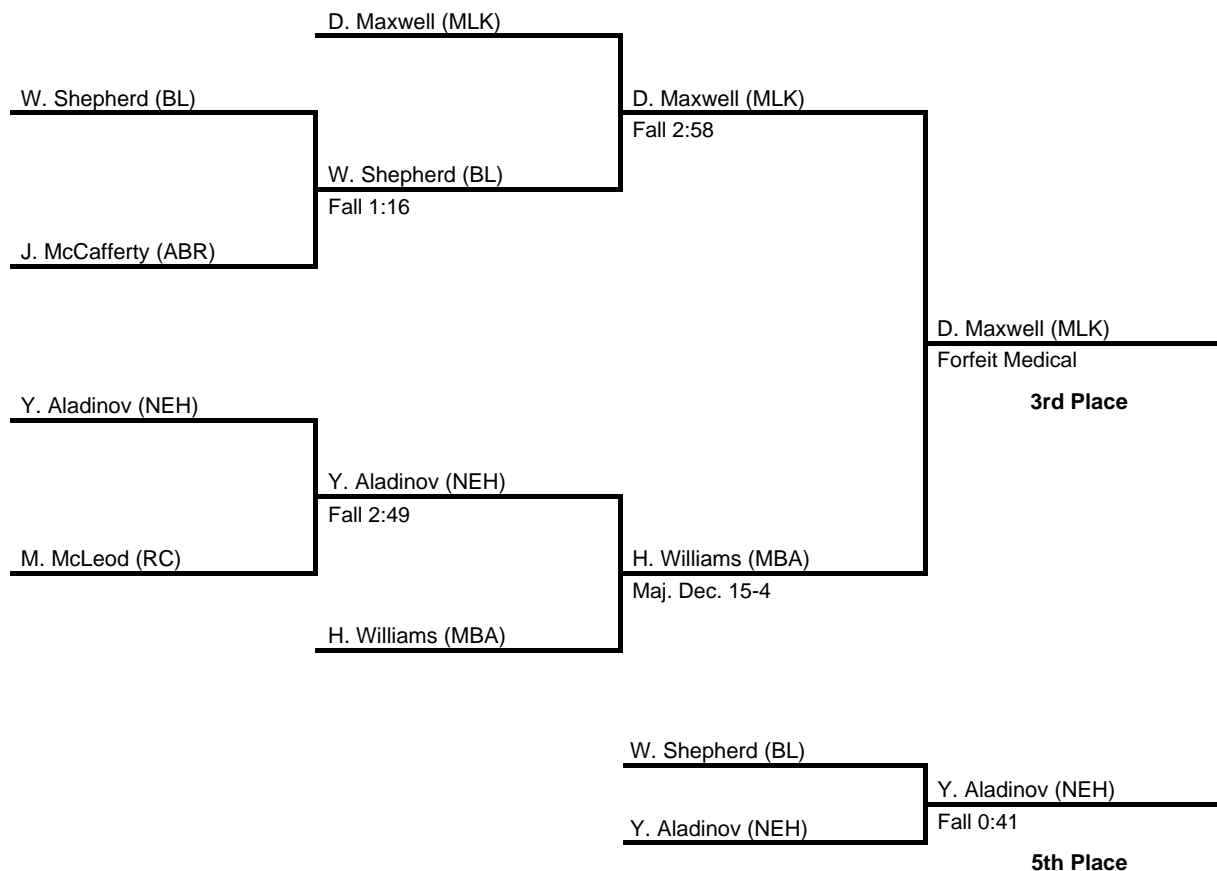

170

2016 District 12 AAA

at Archbishop Carroll HS -- February 27, 2016

results provided by
PA-Wrestling.com

182

2016 District 12 AAA

at Archbishop Carroll HS -- February 27, 2016

results provided by
PA-Wrestling.com