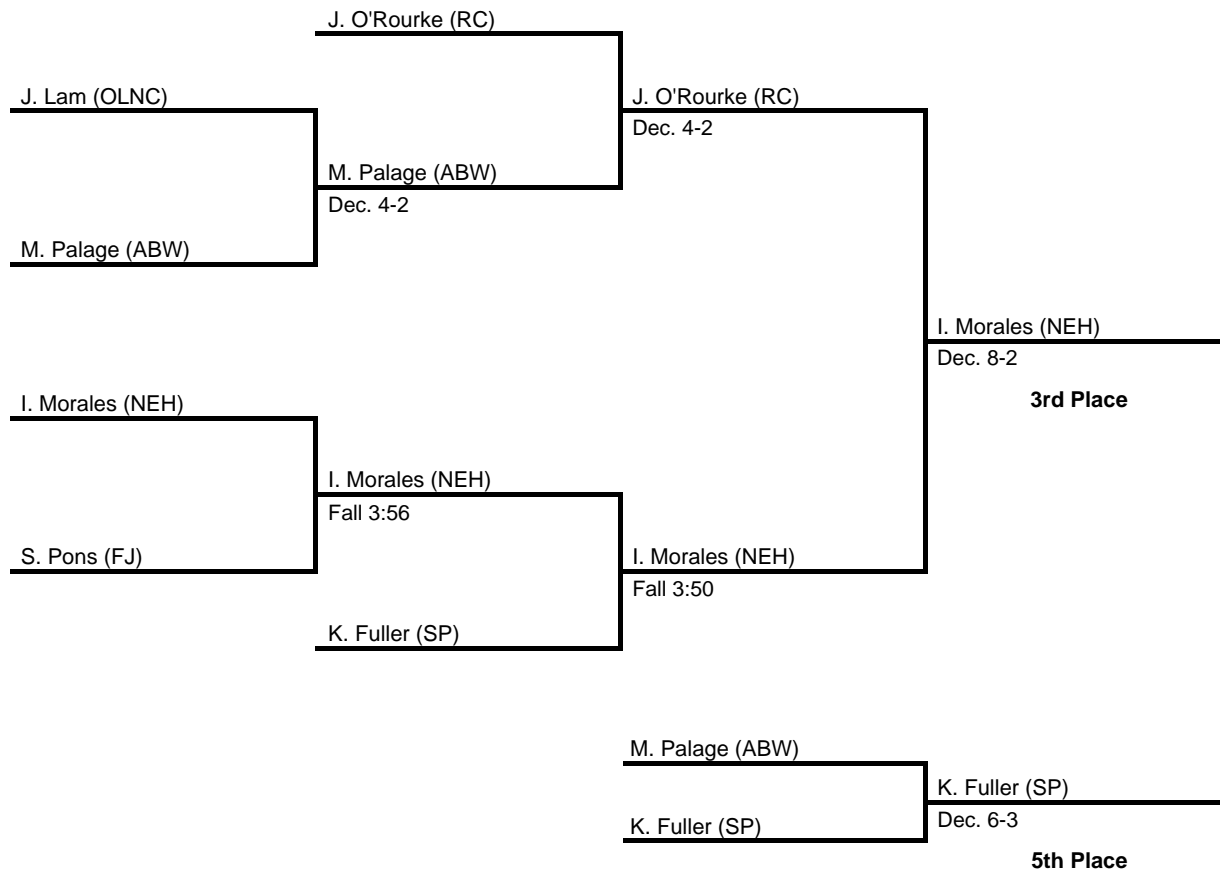

138

2016 District 12 AAA

at Archbishop Carroll HS -- February 27, 2016

results provided by
PA-Wrestling.com

145

2016 District 12 AAA

at Archbishop Carroll HS -- February 27, 2016

results provided by
PA-Wrestling.com