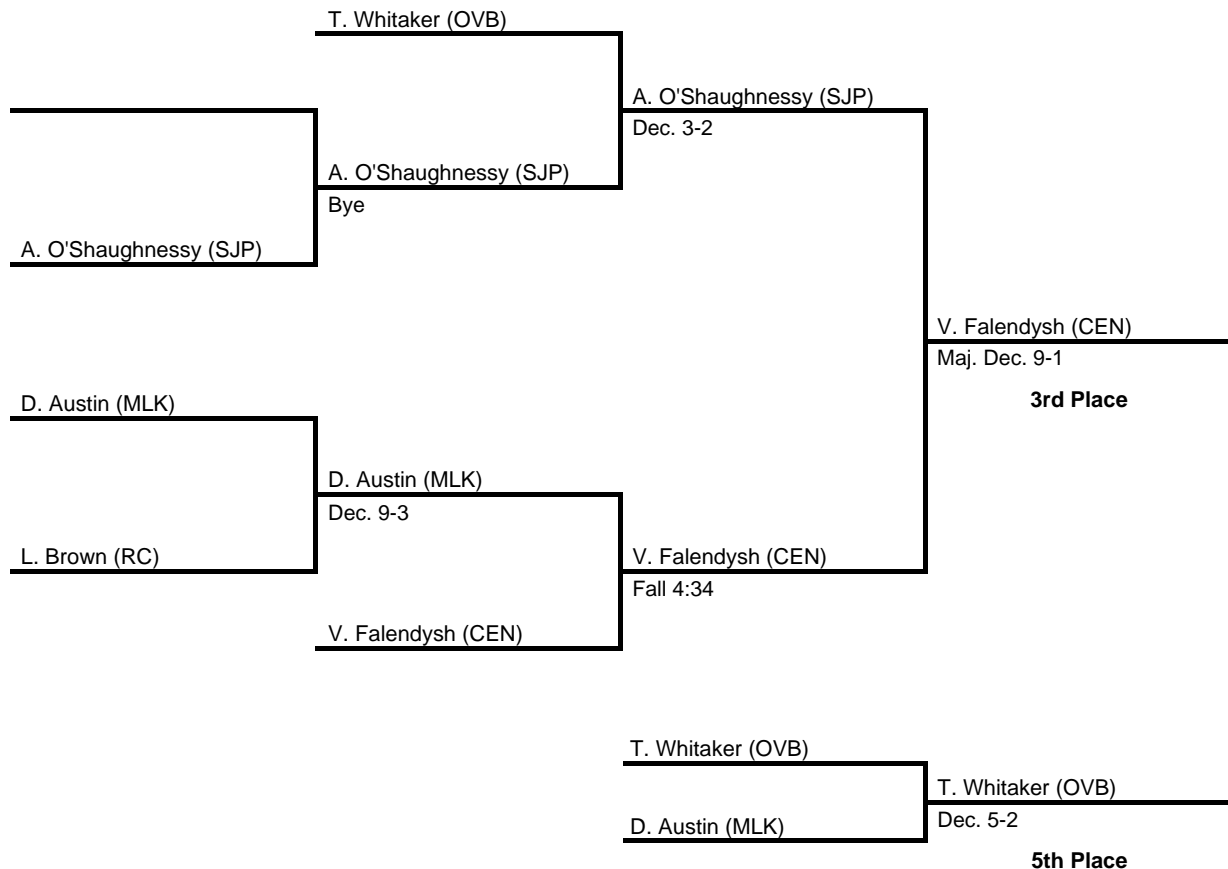

152

2016 District 12 AAA

at Archbishop Carroll HS -- February 27, 2016

results provided by
PA-Wrestling.com

160

2016 District 12 AAA

at Archbishop Carroll HS -- February 27, 2016

results provided by
PA-Wrestling.com